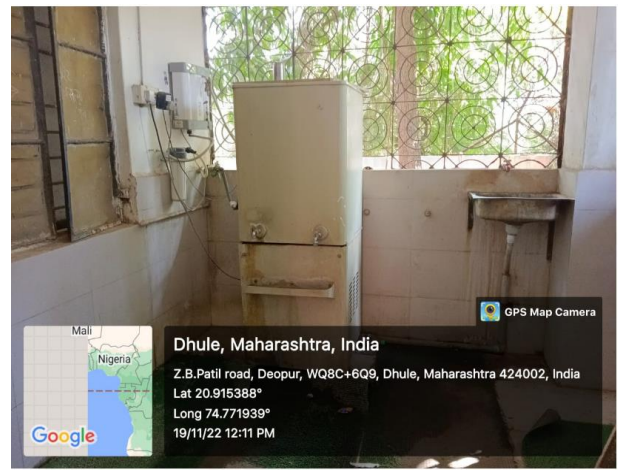

JET's ZULAL BHILAJIRAO PATIL COLLEGE, DHULE
Time Table - Duty For Discipline in College Campus
(Academic Year: Sem -II, 2021-22)

Time	Monday	Tuesday	Wednesday	Thursday	Friday	Saturday
12.10 To 12.55	PUP UGF GBD SAS	PUP UGF GBD SAS	PUP UGF GBD SAS	PSG THM MVM	PSG THM MVM	PSG THM MVM
12.55 To 01.40	NSC KBK SNS NJP	NSC KBK SNS NJP	NSC KBK SNS NJP	GTP RBP MBR	GTP RBP MBR	GTP RBP MBR
01.40 To 02.25	VBJ PKP PSS RAJ	VBJ PKP PSS RAJ	VBJ PKP PSS RAJ	VBJ PKP PSS RAJ	VBJ PKP PSS RAJ	VBJ PKP PSS RAJ
02.25 To 03.10	AAP RBL SMS MAP	AAP RBL SMS MAP	AAP RBL SMS MAP	VNR SPG PNT VBB	VNR SPG PNT VBB	VNR SPG PNT VBB
03.10 To 04.05	RDS SAP PAJ	RDS SAP PAJ	RDS SAP PAJ	FNS SRB ASH	FNS SRB ASH	FNS SRB ASH
04.05 To 04.50	KCP VVM KSP	KCP VVM KSP	KCP VVM KSP	SGS SDG KAJ	SGS SDG KAJ	SGS SDG KAJ

1. Duty on Gate and Ground   2. Take Round in Building

Discipline Committee

Principal
Jai Hind Educational Trust's
ZULAL BHILAJIRAO PATIL COLLEGE
Dhule